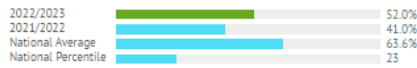

Wollaston Primary School

2022/2023 Key Stage Two Data

Key Stage 2

Academic year **2022/2023**

Reading, Writing, Maths

Achieving expected standard Reading, Writing, Maths (...)
2022/2023

52.0%

Maths