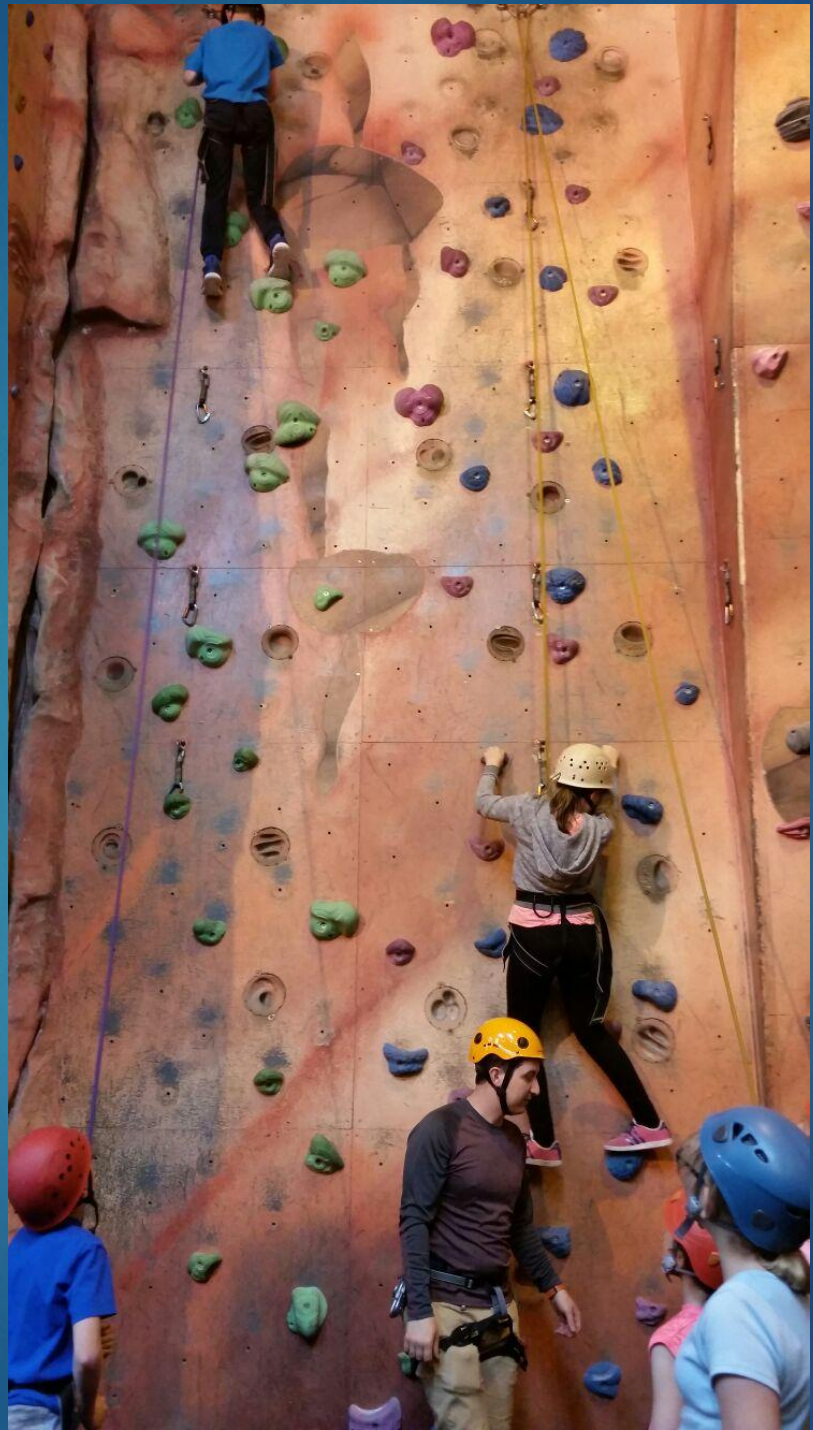

	Monday		Tuesday		Wednesday		Thursday		Friday
	am	pm	am	pm	am	pm	am	pm	am
Group A		Team building	Climbing centre		Caving	Gorge Walking	Millenium Stadium	Swimming pool	Big Pitt Mine
Group B		Dinner Night hike	Caving	Gorge Walking	Climbing centre				